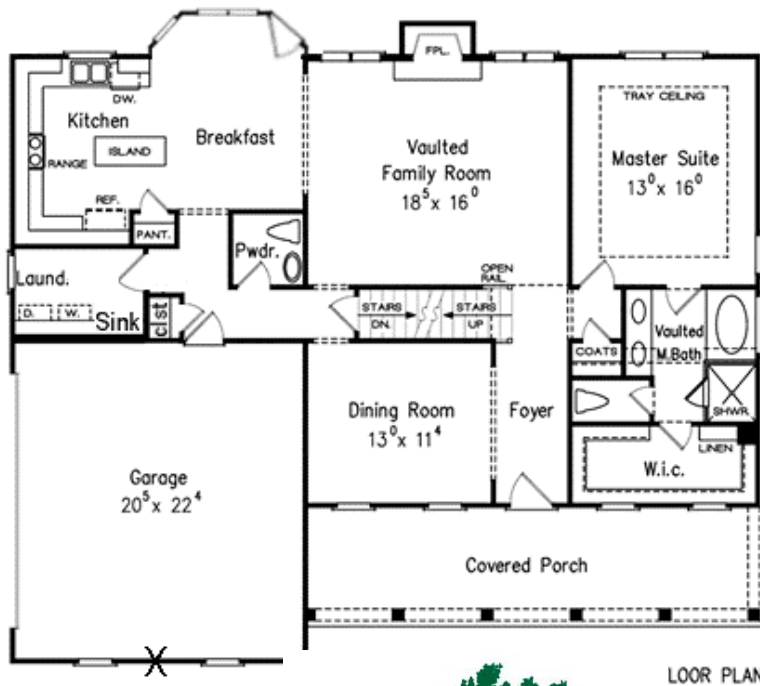

Azalea Park

1 ST Level	1455
2 ND Level	727
TOTAL	2182

Sales & Marketing By:
Robln Weaver
Bush Real Estate Group
Direct Line : 770-318-7313

All information is believed accurate but not warranted.

Prices, floor plans, and features are subject to changes, errors and omissions without notice. All images are copyrighted by original designer.