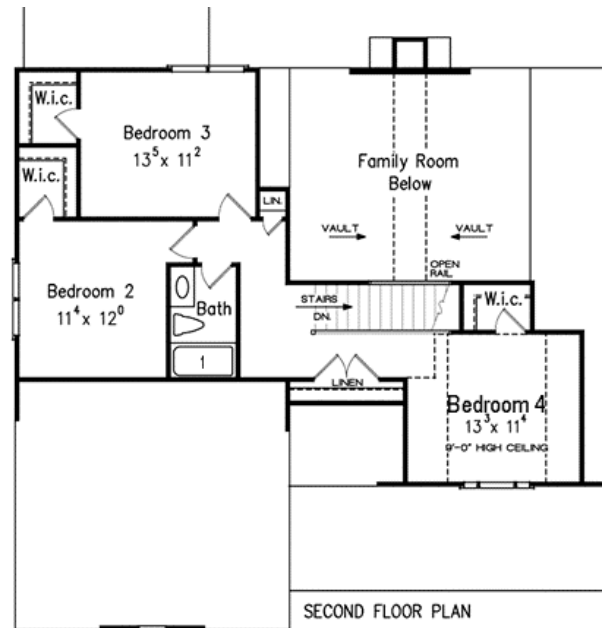

Azalea Park

1 ST Level	1455
2 ND Level	727
TOTAL	2182

Sales & Marketing By:
Robln Weaver
Bush Real Estate Group
Direct Line : 770-318-7313

All information is believed accurate but not warranted.

Prices, floor plans, and features are subject to changes, errors and omissions without notice. All images are copyrighted by original designer.