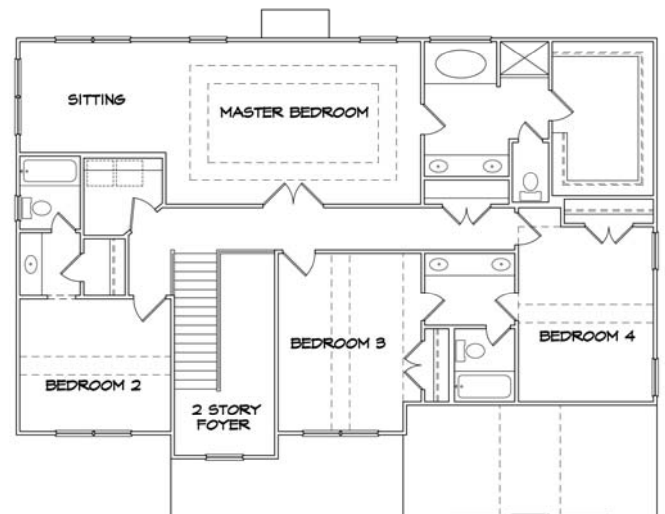

Final home would be side entry garage – single door

Final home would be side entry garage – single door

## Barrett

1 <sup>ST</sup> Level	GE	1409
2 <sup>ND</sup> Level		1571
TOTAL		2980

Sales & Marketing By:  
Robin Weaver  
Bush Real Estate Group  
Direct Line : 770-318-7313

All information is believed accurate but not warranted.