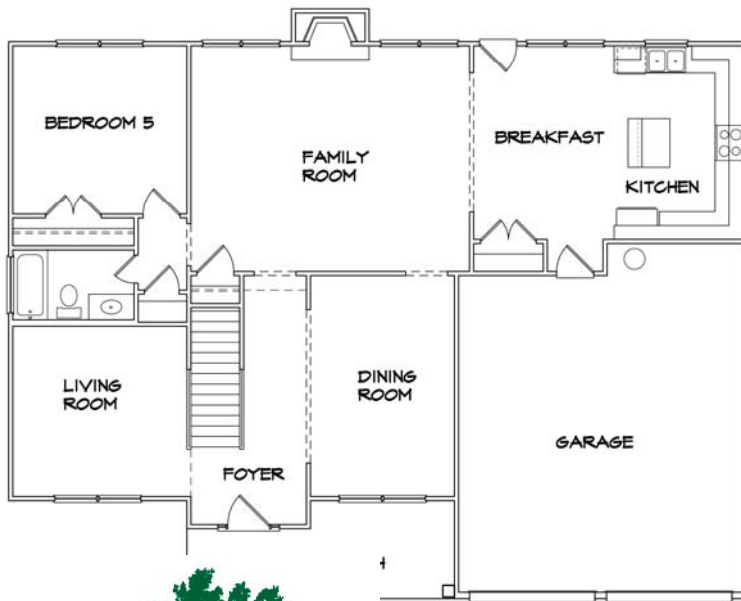

Final home would be side entry garage – single door

Final home would be side entry garage – single door

## Barrett

1 <sup>ST</sup> Level	GE	1409
2 <sup>ND</sup> Level		1571
TOTAL		2980

Sales & Marketing By:  
Robin Weaver  
Bush Real Estate Group  
Direct Line : 770-318-7313

All information is believed accurate but not warranted.