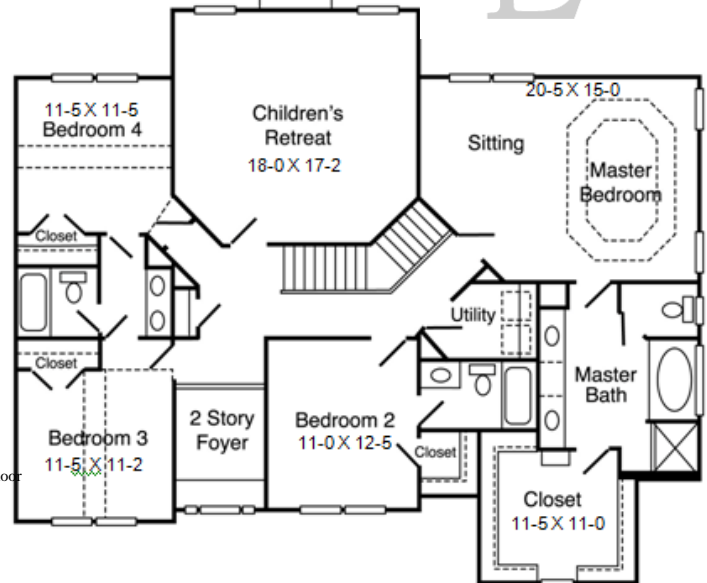

Final home would be side entry garage – single door

Final home would be side entry garage – single door

**Sales & Marketing By:**  
**Robin Weaver**  
**Bush Real Estate Group**  
**Direct Line : 770-318-7313**

*All information is believed accurate but not warranted.*