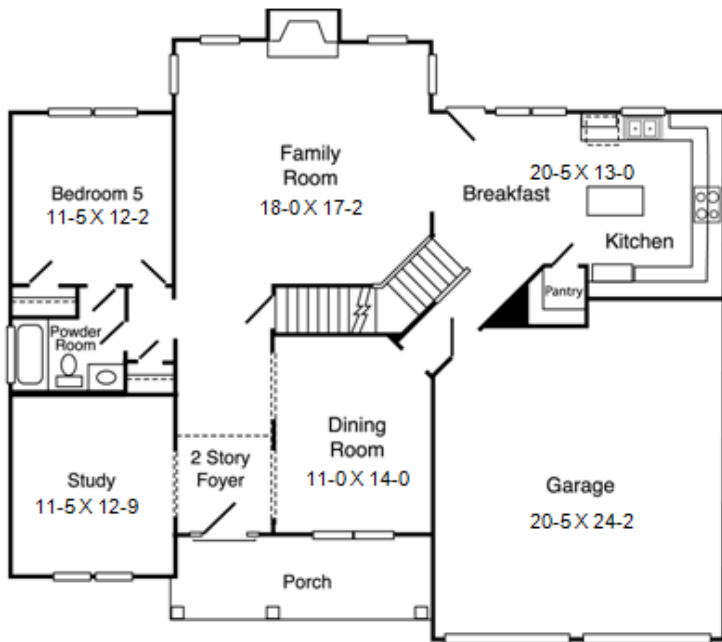

Final home would be side entry garage – single door

Final home would be side entry garage – single door

**Sales & Marketing By:**  
**Robin Weaver**  
**Bush Real Estate Group**  
**Direct Line : 770-318-7313**

*All information is believed accurate but not warranted.*