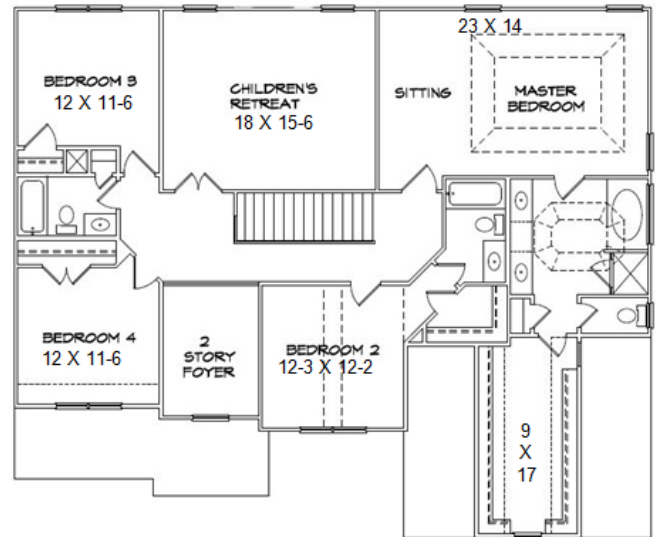

## Hampton

1ST Level	GE	1578
2ND Level		1763
TOTAL		3341

**Sales & Marketing By:**  
**Robin Weaver**  
**Bush Real Estate Group**  
**Direct Line : 770-318-7313**

All information is believed accurate but not warranted.

Prices, floor plans, and features are subject to changes, errors and omissions without notice. All images are copyrighted by original designer.