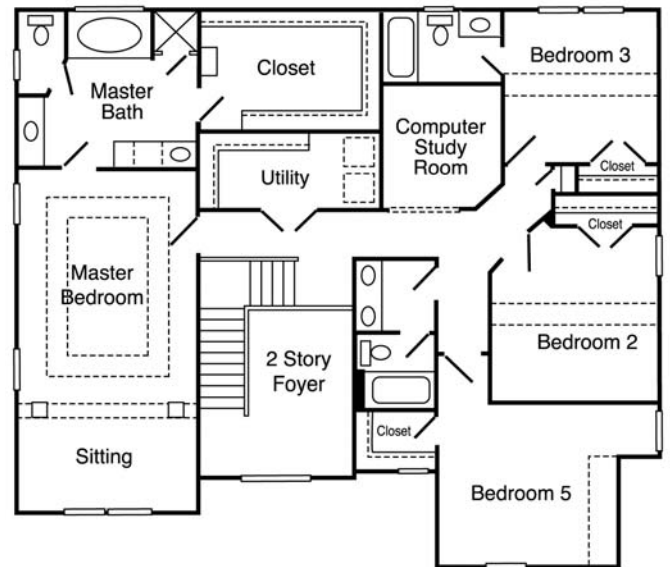

Phenix

1 ST Level	GE	1331
2 ND Level		1560
TOTAL		2891

Sales & Marketing By:
Robin Weaver
Bush Real Estate Group
Direct Line : 770-318-7313

All information is believed accurate but not warranted.

Prices, floor plans, and features are subject to changes, errors and omissions without notice. All images are copyrighted by original designer.