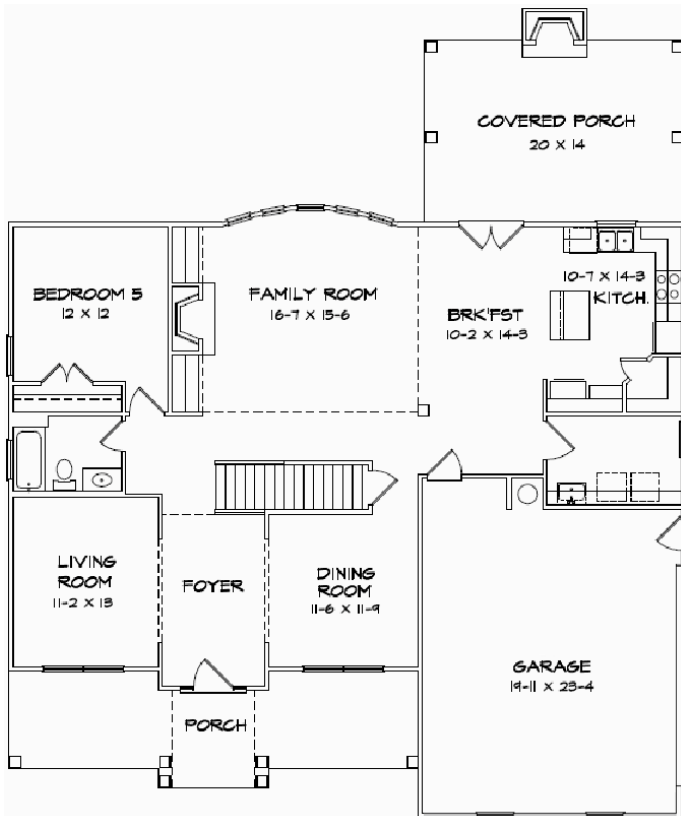

Smokerise

1ST Level	1545
2ND Level	1743
TOTAL	3288

Sales & Marketing By:
Robin Weaver
Bush Real Estate Group
Direct Line : 770-318-7313

All information is believed accurate but not warranted.

Prices, floor plans, and features are subject to changes, errors and omissions without notice. All images are copyrighted by original designer.