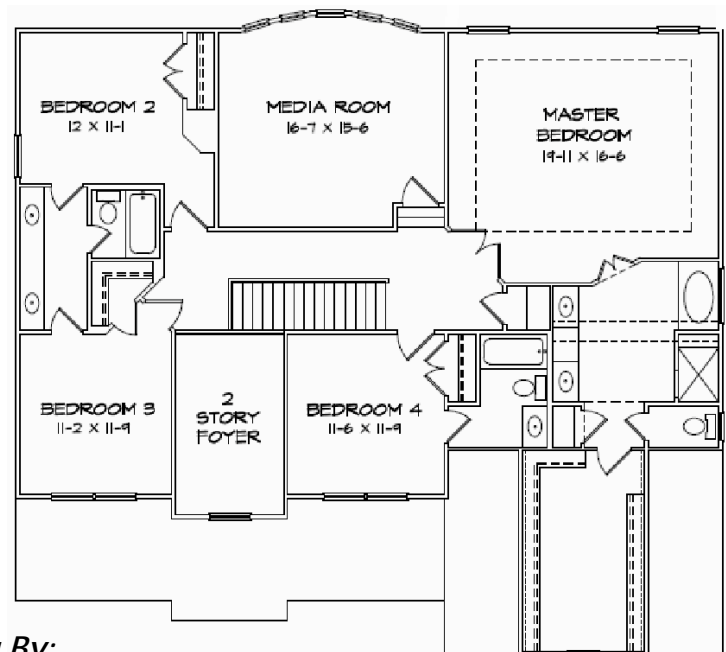

Smokerise

1ST Level	1545
2ND Level	1743
TOTAL	3288

Sales & Marketing By:
Robin Weaver
Bush Real Estate Group
Direct Line : 770-318-7313

All information is believed accurate but not warranted.

Prices, floor plans, and features are subject to changes, errors and omissions without notice. All images are copyrighted by original designer.