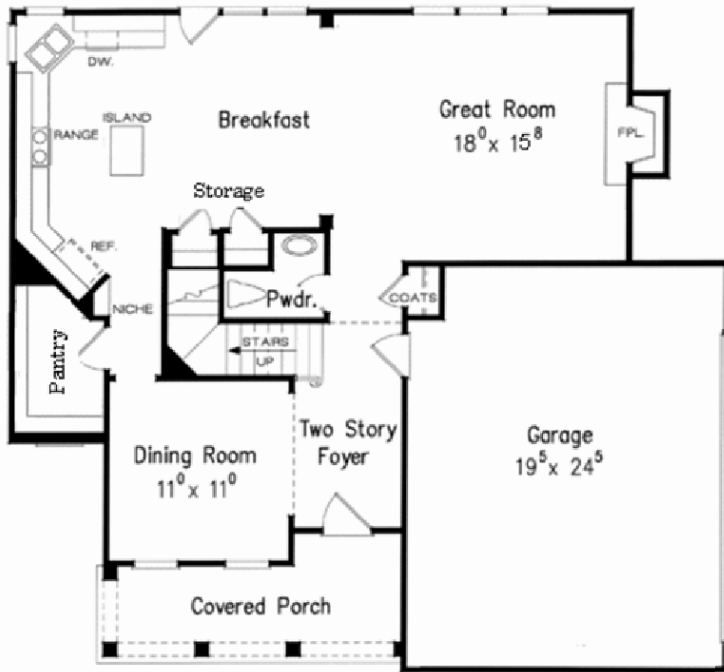

Green Forest Construction
 www.greenconstructionllc.com

CLEAR CREEK

1st floor	1011
2nd floor	1149
Total	2160

FIRST FLOOR PLAN

SECOND FLOOR PLAN

Sales & Marketing By:
Robin Weaver
Bush Real Estate Group
Direct Line : 770-318-7313