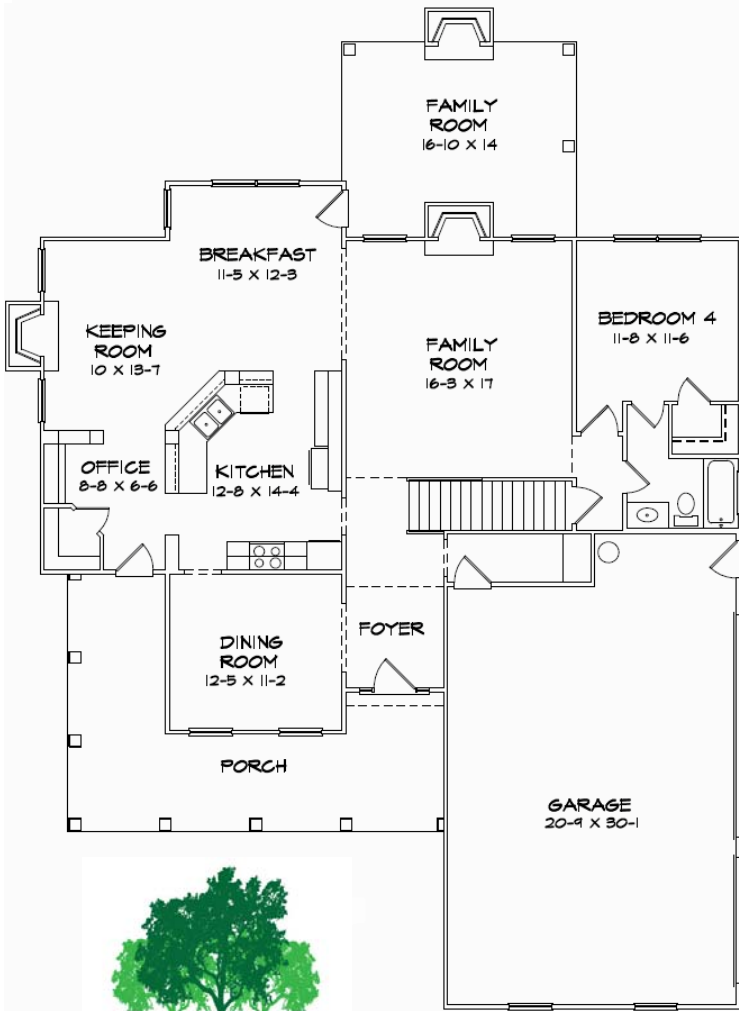

The LEGENDS

LOCATION. PRICE. FEATURES. QUALITY.

ATHENS

| | |
|-----------------------|------|
| 1 ST Level | 1467 |
| 2 ND Level | 1838 |
| TOTAL | 3305 |

With Three Car Garage

Sales & Marketing By:
Robin Weaver
Bush Real Estate Group
Direct Line : 770-318-7313