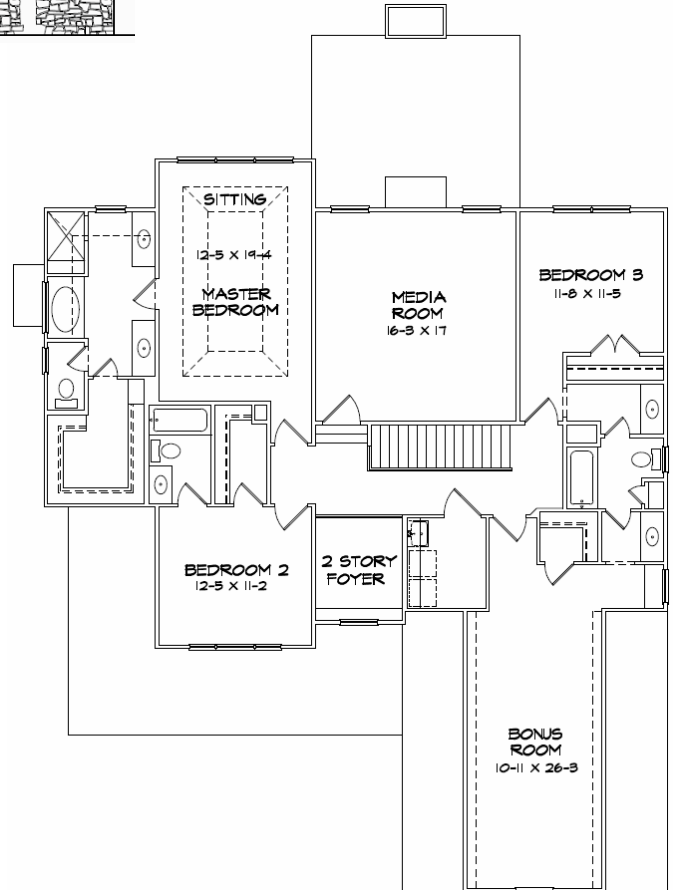

The LEGENDS

LOCATION. PRICE. FEATURES. QUALITY.

ATHENS

| | |
|-----------------------|------|
| 1 ST Level | 1467 |
| 2 ND Level | 1838 |
| TOTAL | 3305 |

With Three Car Garage

Sales & Marketing By:
Robin Weaver
Bush Real Estate Group
Direct Line : 770-318-7313