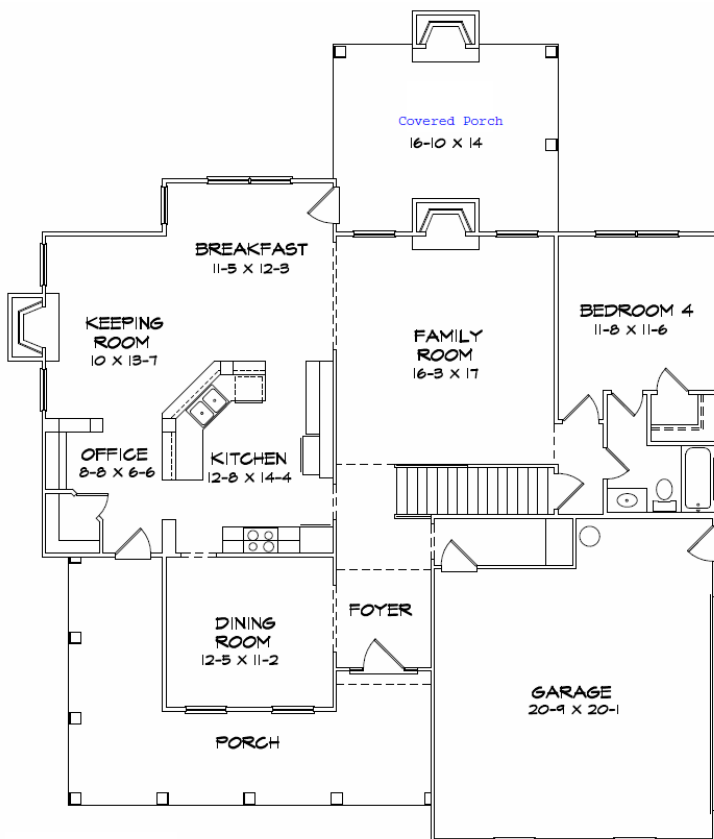

The LEGENDS

LOCATION. PRICE. FEATURES. QUALITY.

ATHENS

1 ST Level	1467
2 ND Level	1723
TOTAL	3190

Sales & Marketing By:
Robin Weaver
Bush Real Estate Group
Direct Line : 770-318-7313

www.greenconstructionllc.com