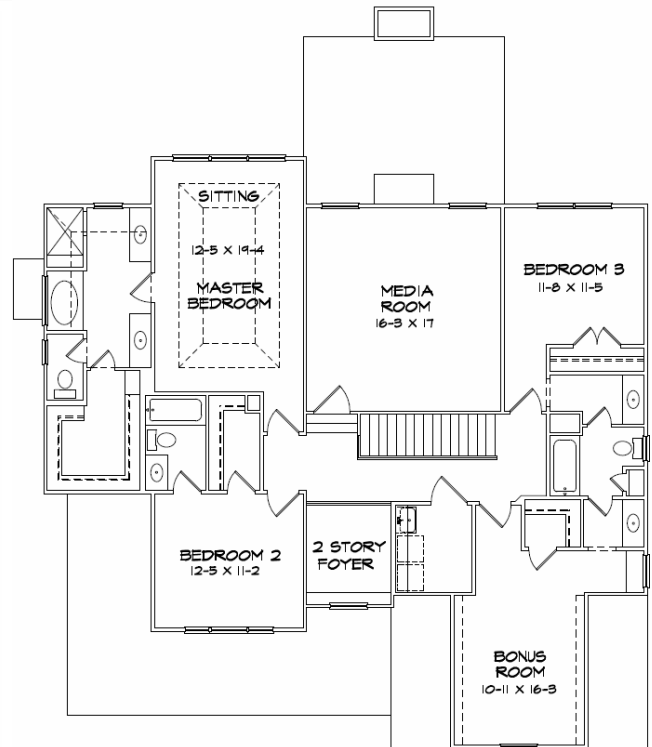

The LEGENDS

LOCATION. PRICE. FEATURES. QUALITY.

ATHENS

1 ST Level	1467
2 ND Level	1723
TOTAL	3190

Sales & Marketing By:
Robin Weaver
Bush Real Estate Group
Direct Line : 770-318-7313

www.greenconstructionllc.com