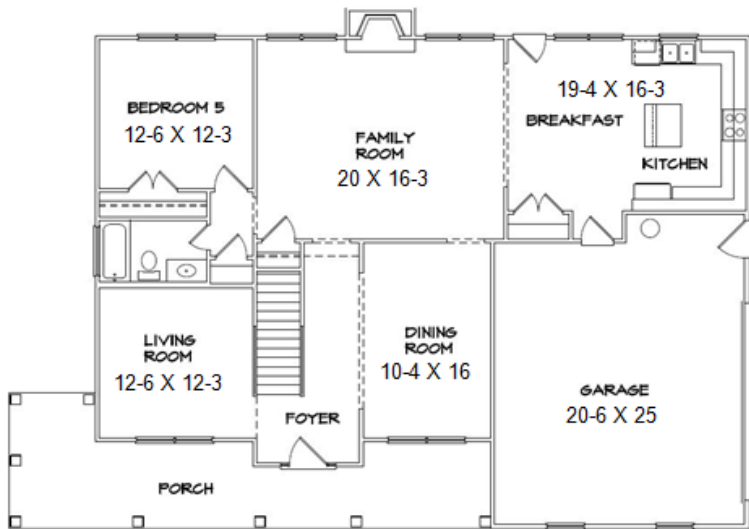

The LEGENDS

LOCATION. PRICE. FEATURES. QUALITY.

BARRETT

1 ST Level	1409
2 ND Level	1571
TOTAL	2980

Sales & Marketing By:
Robin Weaver
Bush Real Estate Group
Direct Line : 770-318-7313

www.greenconstructionllc.com