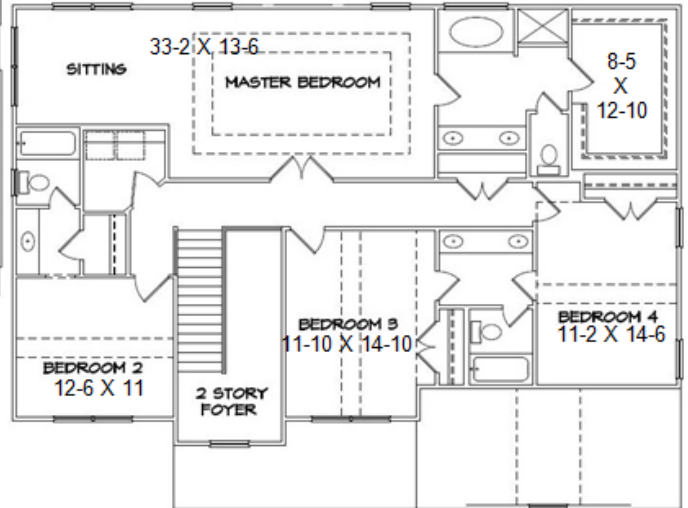

The LEGENDS

LOCATION. PRICE. FEATURES. QUALITY.

BARRETT

1 ST Level	1409
2 ND Level	1571
TOTAL	2980

Sales & Marketing By:
Robin Weaver
Bush Real Estate Group
Direct Line : 770-318-7313

www.greenconstructionllc.com