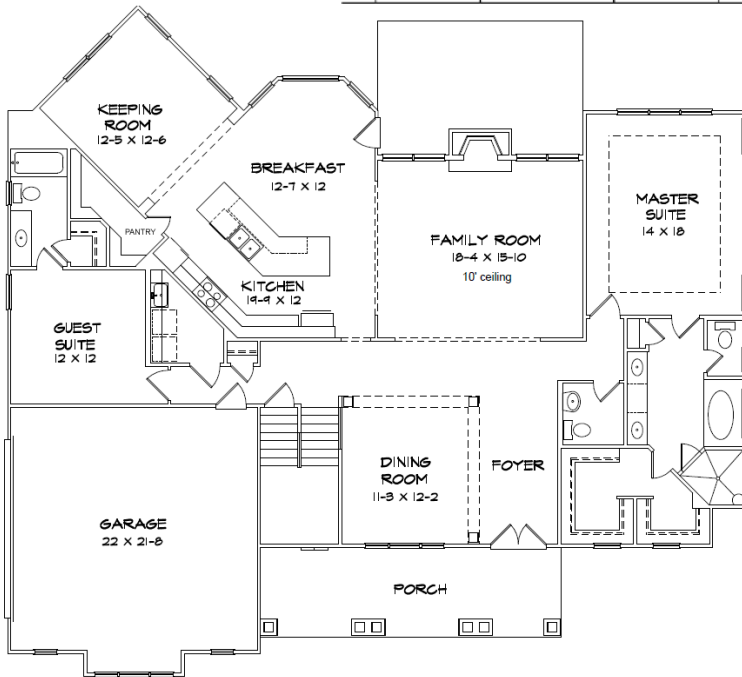

The LEGENDS

LOCATION. PRICE. FEATURES. QUALITY.

BARROW

1 ST Level	2328
2 ND Level	1611
TOTAL	3939

With bonus room & additional bedroom

Sales & Marketing By:
Robin Weaver
Bush Real Estate Group
Direct Line : 770-318-7313