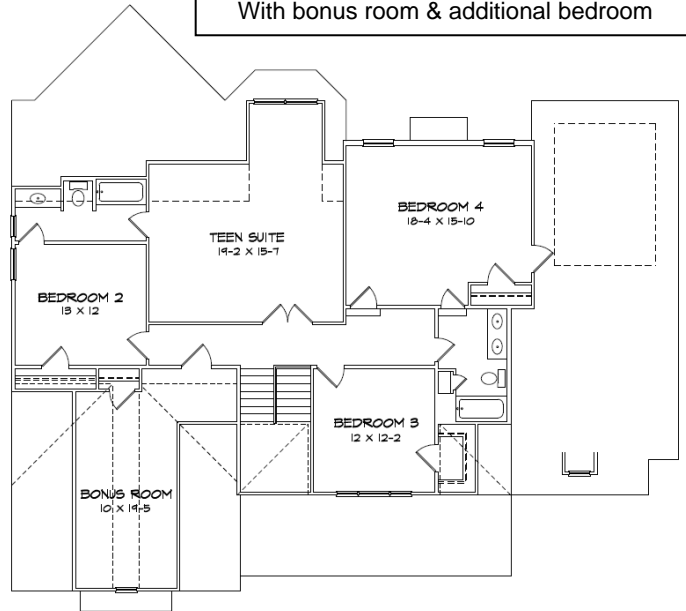

The LEGENDS

LOCATION. PRICE. FEATURES. QUALITY.

BARROW

1 ST Level	2328
2 ND Level	1611
TOTAL	3939

With bonus room & additional bedroom

Sales & Marketing By:
Robin Weaver
Bush Real Estate Group
Direct Line : 770-318-7313