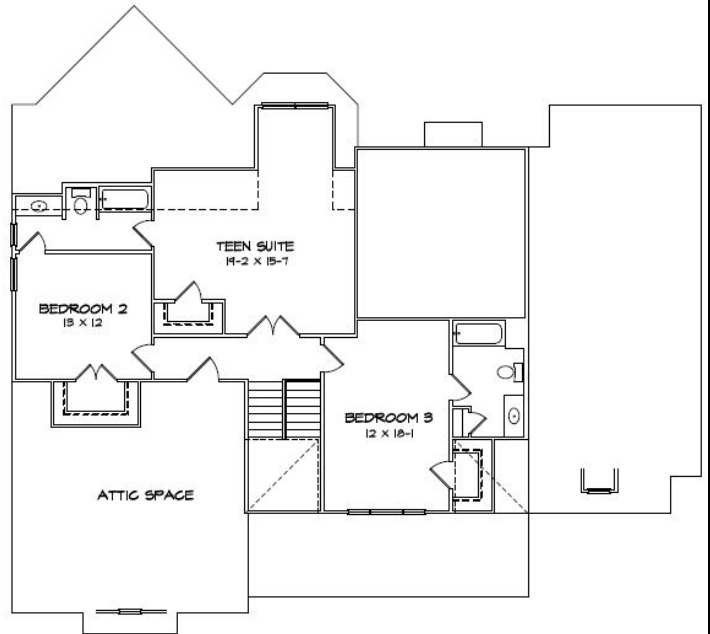

The LEGENDS

LOCATION. PRICE. FEATURES. QUALITY.

BARROW

1 ST Level	2328
2 ND Level	1064
TOTAL	3392

GREENFOREST
CONSTRUCTION, LLC.
BUILDING TOWARDS A SUSTAINABLE FUTURE

Sales & Marketing By:
Robin Weaver
Bush Real Estate Group
Direct Line : 770-318-7313