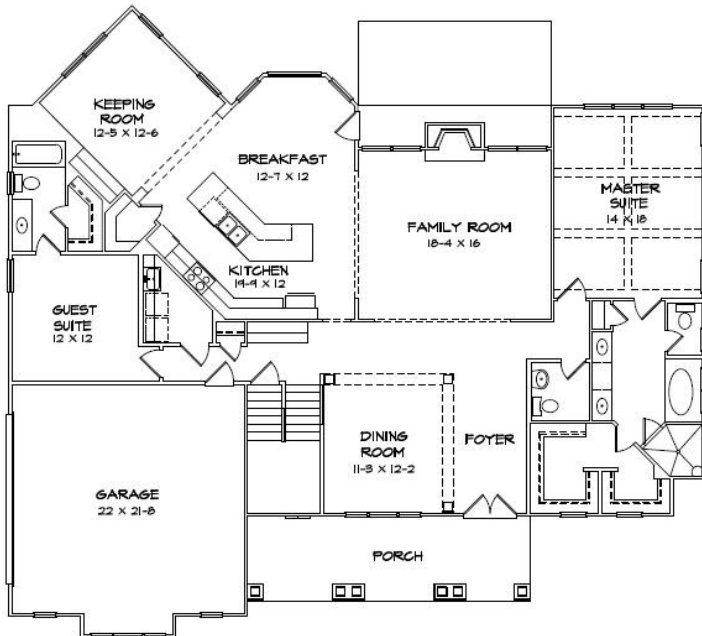

The LEGENDS

LOCATION. PRICE. FEATURES. QUALITY.

BARROW

1 ST Level	2328
2 ND Level	1064
TOTAL	3392

GREENFOREST
CONSTRUCTION, LLC.
BUILDING TOWARDS A SUSTAINABLE FUTURE

Sales & Marketing By:
Robin Weaver
Bush Real Estate Group
Direct Line : 770-318-7313