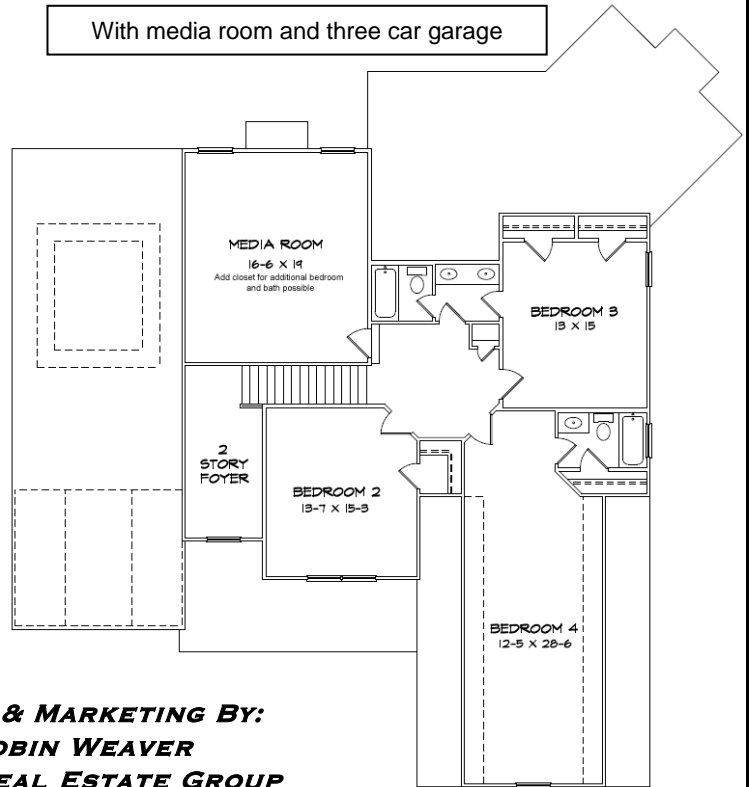

The LEGENDS

LOCATION. PRICE. FEATURES. QUALITY.

CLEARWATER

1 ST Level	2290
2 ND Level	1460
TOTAL	3750

With media room and three car garage

SALES & MARKETING BY:
ROBIN WEAVER
BUSH REAL ESTATE GROUP
DIRECT LINE : 770-318-7313