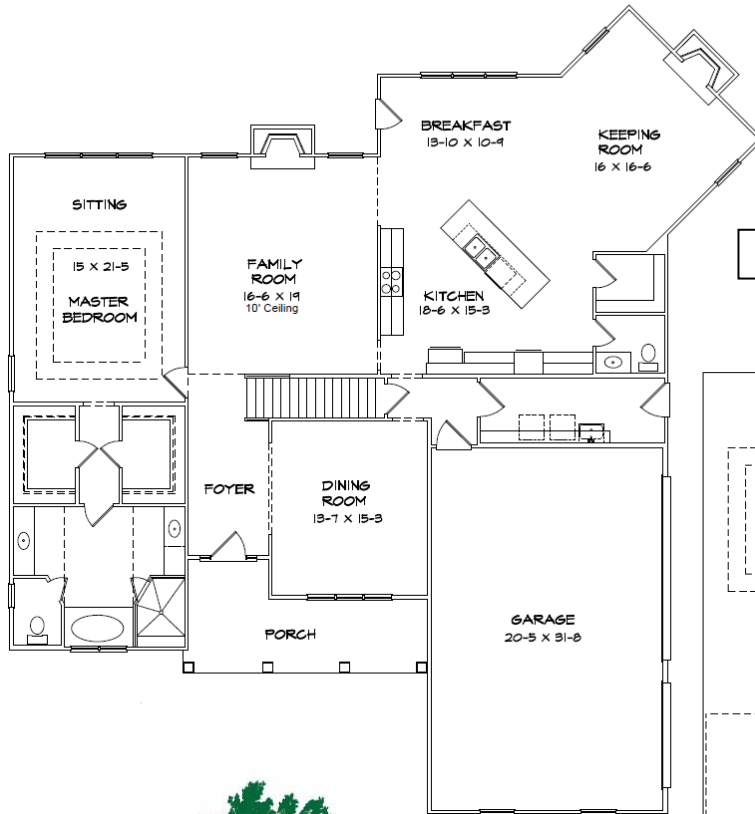

The LEGENDS

LOCATION. PRICE. FEATURES. QUALITY.

CLEARWATER

1 ST Level	2290
2 ND Level	1460
TOTAL	3750

With media room and three car garage

SALES & MARKETING BY:
ROBIN WEAVER
BUSH REAL ESTATE GROUP
DIRECT LINE : 770-318-7313