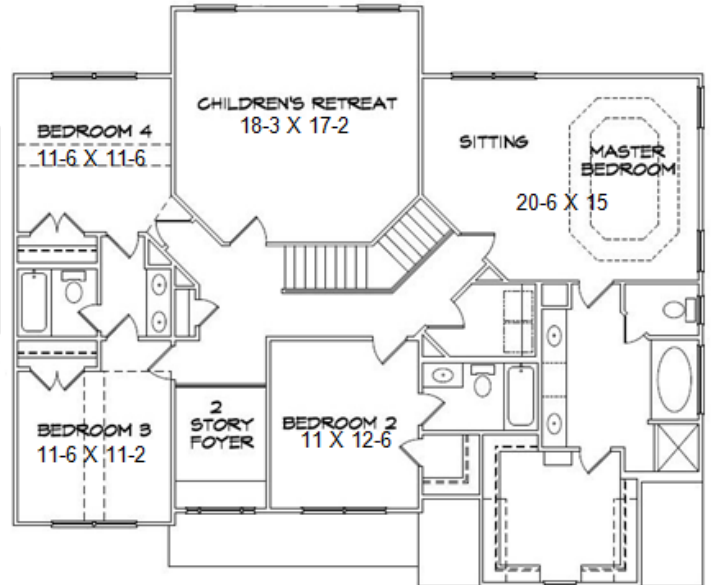

The LEGENDS

LOCATION. PRICE. FEATURES. QUALITY.

COLUMBUS

1 ST Level	1363
2 ND Level	1752
TOTAL	3115

Sales & Marketing By:
Robin Weaver
Bush Real Estate Group
Direct Line : 770-318-7313

www.greenconstructionllc.com