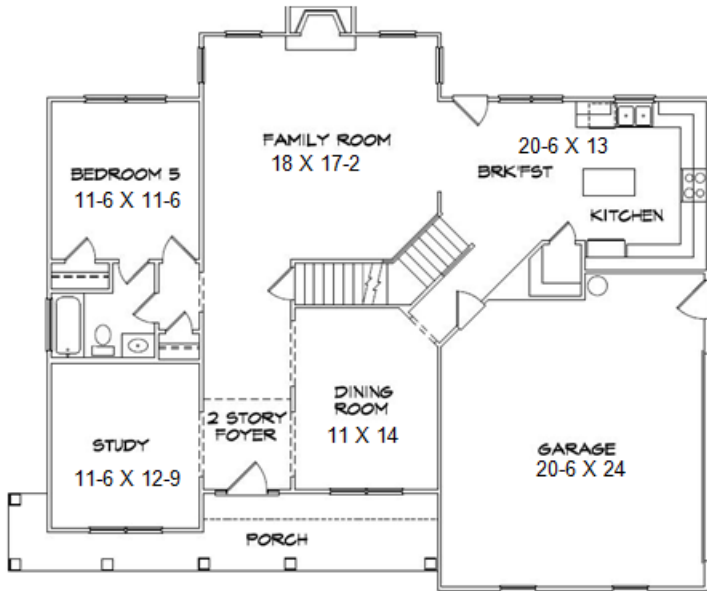

The LEGENDS

LOCATION. PRICE. FEATURES. QUALITY.

COLUMBUS

1 ST Level	1363
2 ND Level	1752
TOTAL	3115

Sales & Marketing By:
Robin Weaver
Bush Real Estate Group
Direct Line : 770-318-7313

www.greenconstructionllc.com