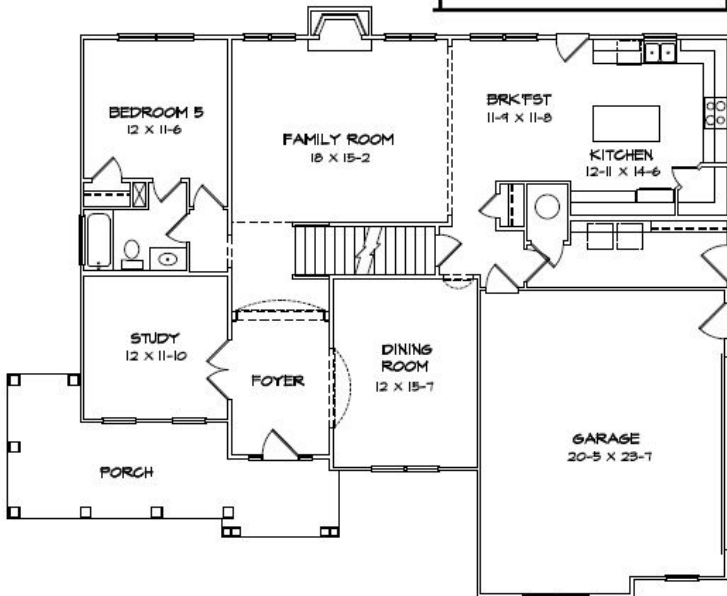

The LEGENDS

LOCATION. PRICE. FEATURES. QUALITY.

GREEN

1 ST Level	1578
2 ND Level	1763
TOTAL	3341

Sales & Marketing By:
Robin Weaver
Bush Real Estate Group
Direct Line : 770-318-7313

www.greenconstructionllc.com