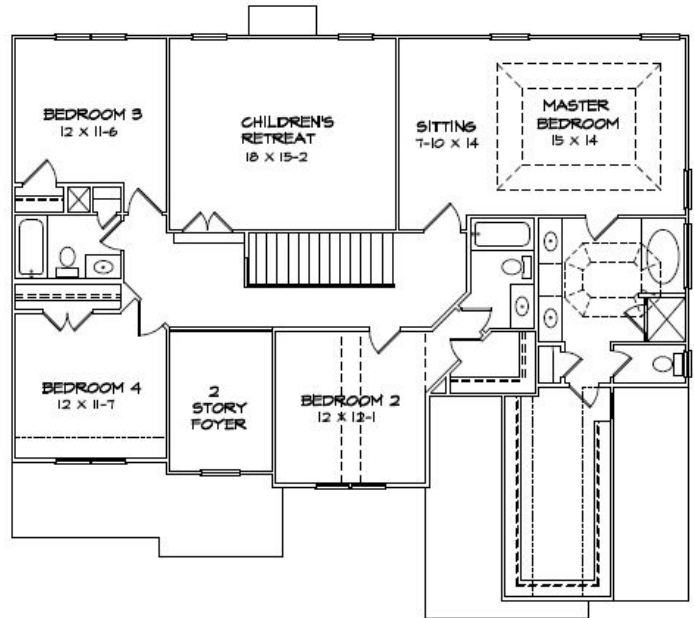

The LEGENDS

LOCATION. PRICE. FEATURES. QUALITY.

GREEN

1 ST Level	1578
2 ND Level	1763
TOTAL	3341

Sales & Marketing By:
Robin Weaver
Bush Real Estate Group
Direct Line : 770-318-7313

www.greenconstructionllc.com