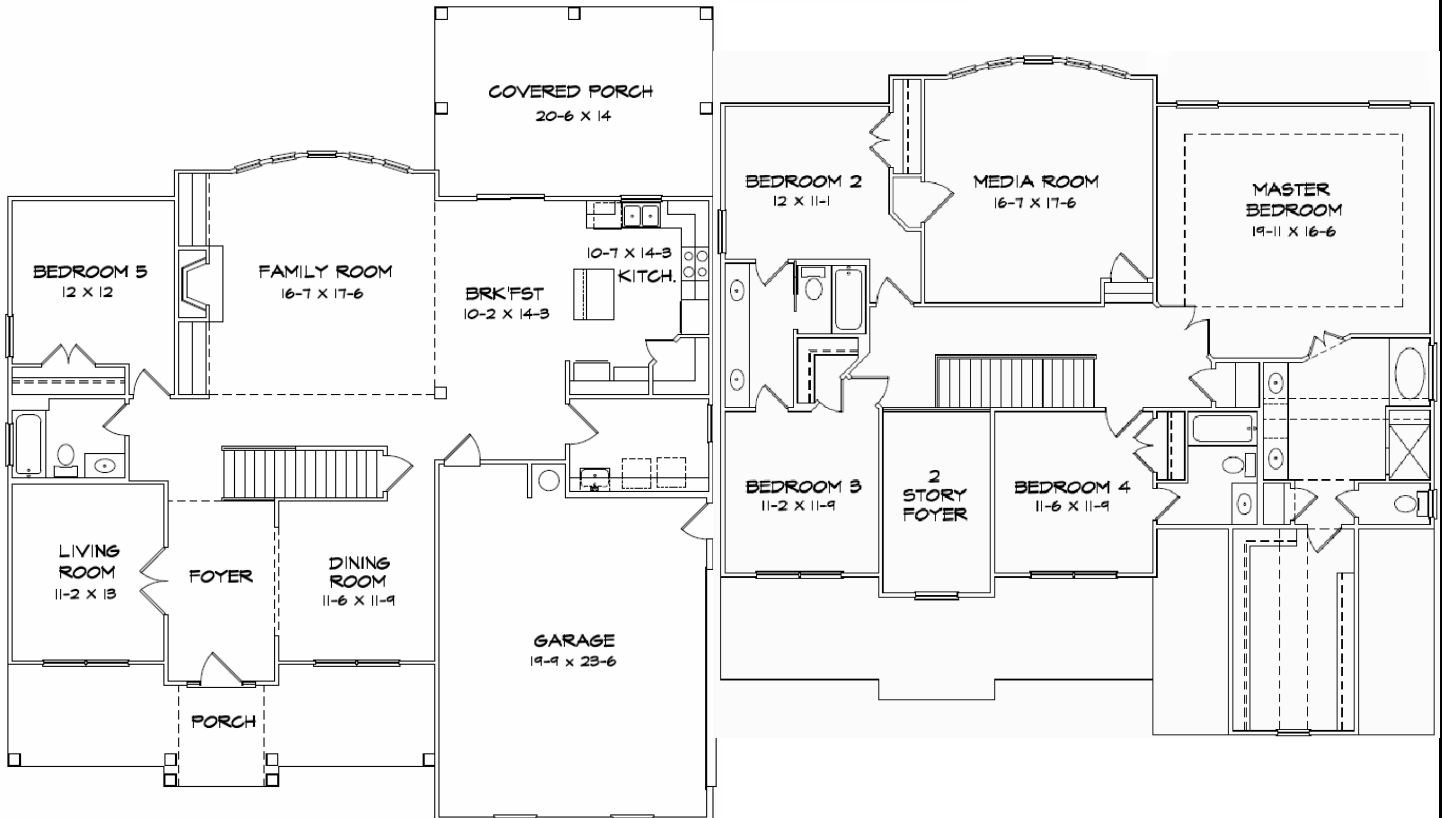

The LEGENDS

LOCATION. PRICE. FEATURES. QUALITY.

SMOKERISE

1 ST Level	1584
2 ND Level	1782
TOTAL	3366

Sales & Marketing By:
Robin Weaver
Bush Real Estate Group
Direct Line : 770-318-7313

www.greenconstructionllc.com