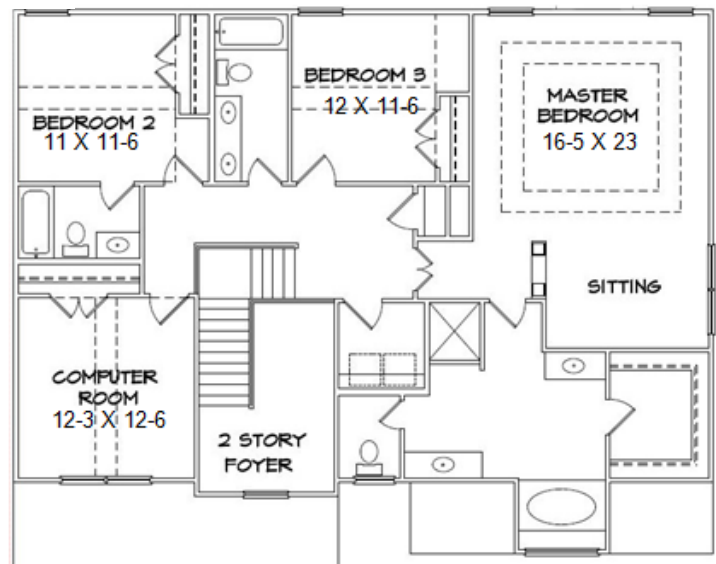

ASHTON

1 ST Level	1269
2 ND Level	1484
TOTAL	2751

Sales & Marketing By:
Robin Weaver
Bush Real Estate Group
 Direct Line : 770-318-7313

www.greenconstructionllc.com

All information is believed accurate but not warranted.
 Prices and floor plans are subject to changes, errors and omissions without notice. All images are copyrighted by original designer.