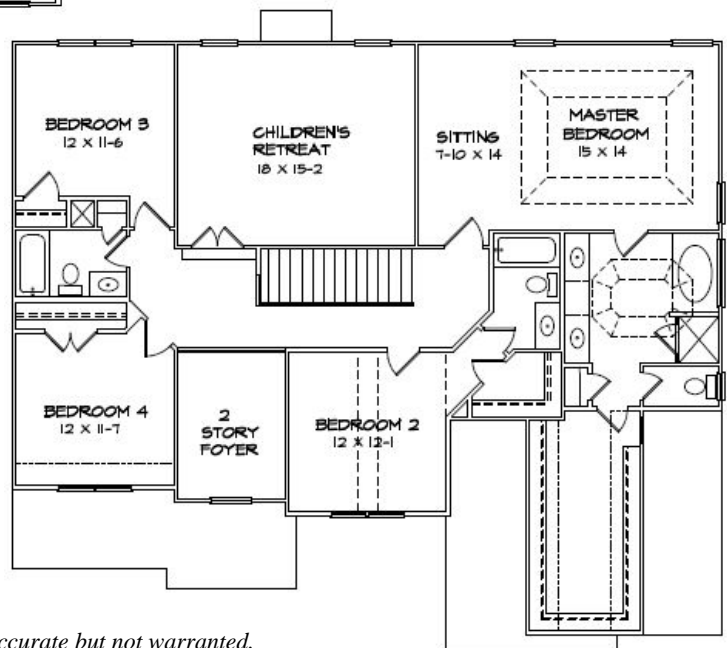

GREEN

1 ST Level	1578
2 ND Level	1763
TOTAL	3341

Sales & Marketing By:
Robin Weaver
Bush Real Estate Group
Direct Line : 770-318-7313

www.greenconstructionllc.com

*All information is believed accurate but not warranted.
 Prices and floor plans are subject to changes, errors and omissions without notice. All images are copyrighted by original designer.*