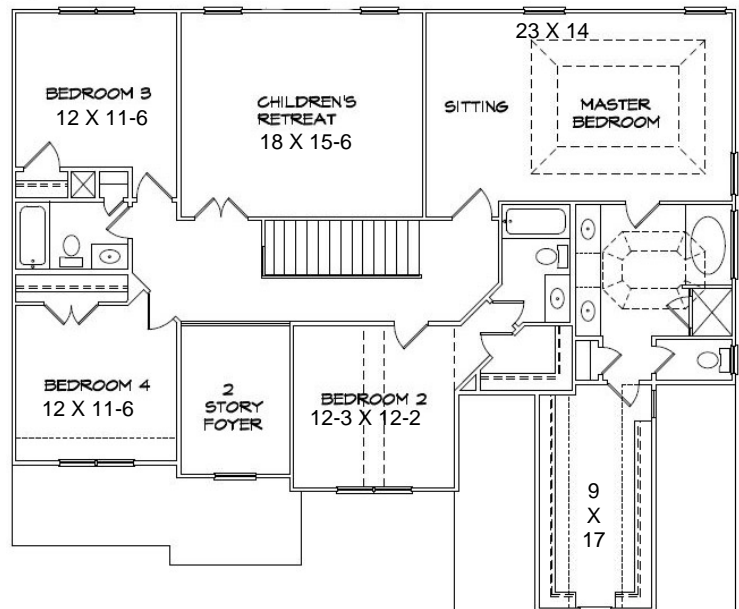

HAMPTON

| | |
|-----------------------|-------------|
| 1 ST Level | 1578 |
| 2 ND Level | 1763 |
| TOTAL | 3341 |

Sales & Marketing By:
Robin Weaver
Bush Real Estate Group
Direct Line : 770-318-7313

www.greenconstructionllc.com