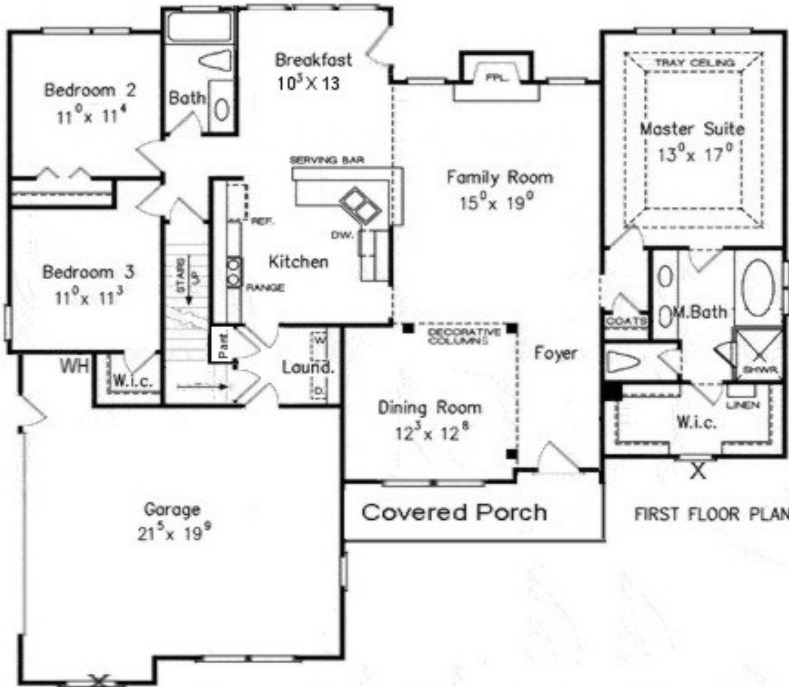

Green Forest Construction
 www.greenconstructionllc.com

GREYSTONE

| | |
|--------------|-------------|
| 1st floor | 1795 |
| 2nd floor | 595 |
| Total | 2390 |

Sales & Marketing By:
Robin Weaver
Bush Real Estate Group
Direct Line : 770-318-7313

All information is believed accurate but not warranted.
 Prices and floor plans are subject to changes, errors and omissions without notice. All images are copyrighted by original designer.