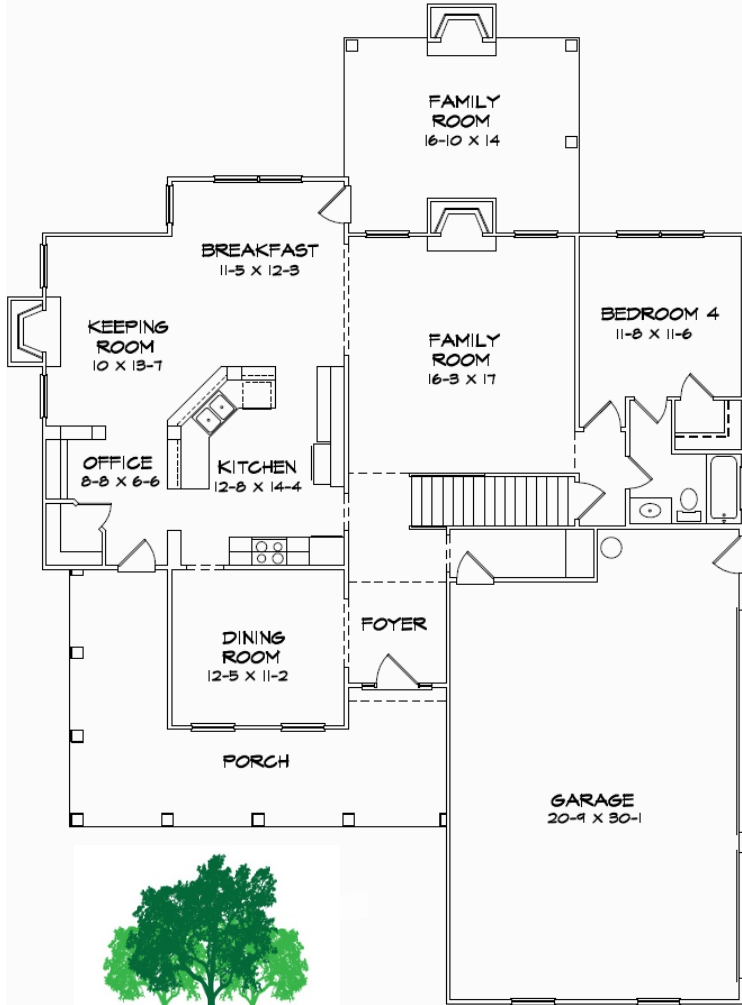

ATHENS

1 ST Level	1467
2 ND Level	1838
TOTAL	3305

With Three Car Garage

www.greenconstructionllc.com

Sales & Marketing By:
 Robin Weaver
 Bush Real Estate Group
 Direct Line : 770-318-7313

All information is believed accurate but not warranted.
 Prices and floor plans are subject to changes, errors and omissions without notice. All images are copyrighted by original designer.