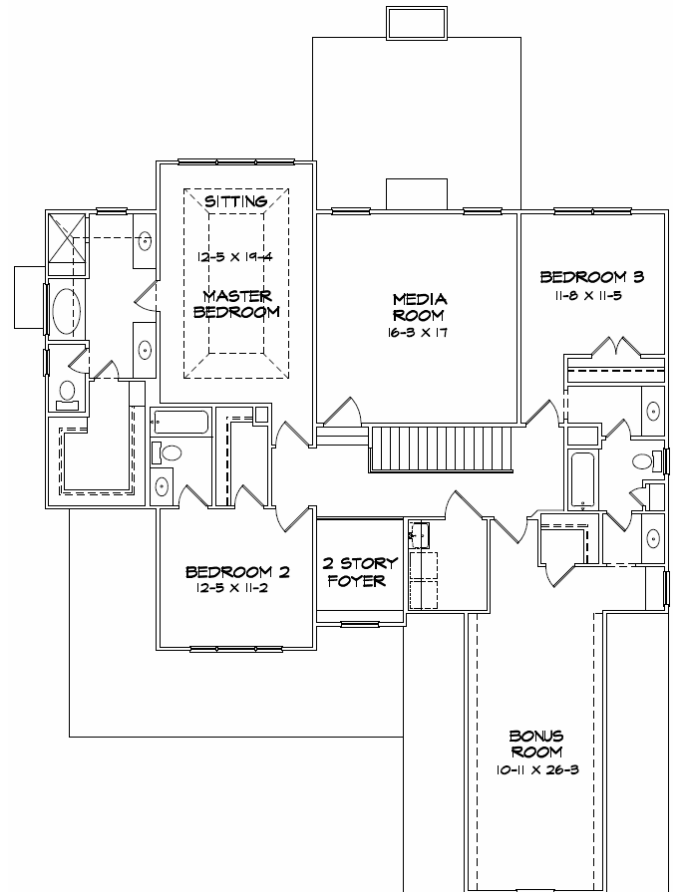

ATHENS

1 ST Level	1467
2 ND Level	1838
TOTAL	3305

With Three Car Garage

www.greenconstructionllc.com

Sales & Marketing By:
 Robin Weaver
 Bush Real Estate Group
 Direct Line : 770-318-7313

All information is believed accurate but not warranted.
 Prices and floor plans are subject to changes, errors and omissions without notice. All images are copyrighted by original designer.