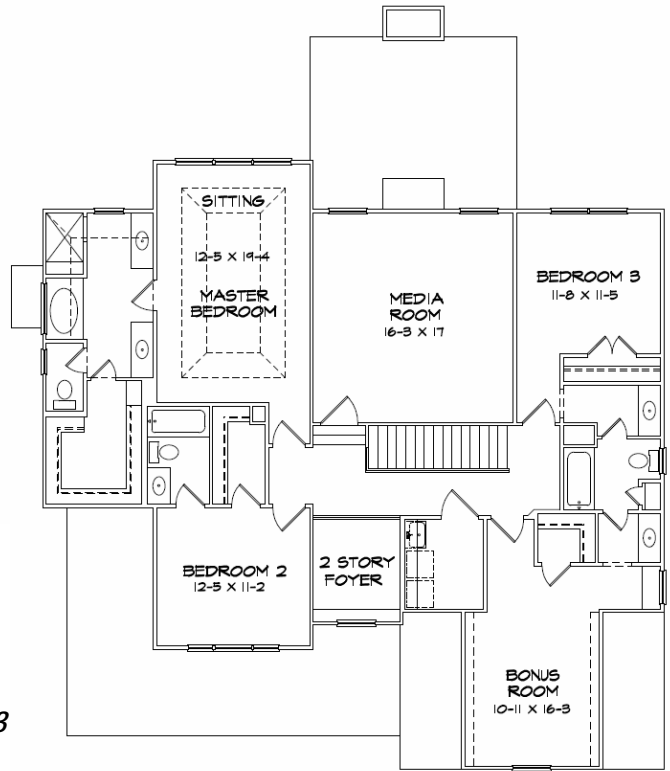

ATHENS

1 ST Level	1467
2 ND Level	1723
TOTAL	3190

THE ESTATES AT
PERSIMMON
 C A D E F K

Sales & Marketing By:
Robin Weaver
Bush Real Estate Group
Direct Line : 770-318-7313

www.greenconstructionllc.com

All information is believed accurate but not warranted.
 Prices and floor plans are subject to changes, errors and omissions without notice. All images are copyrighted by original designer.