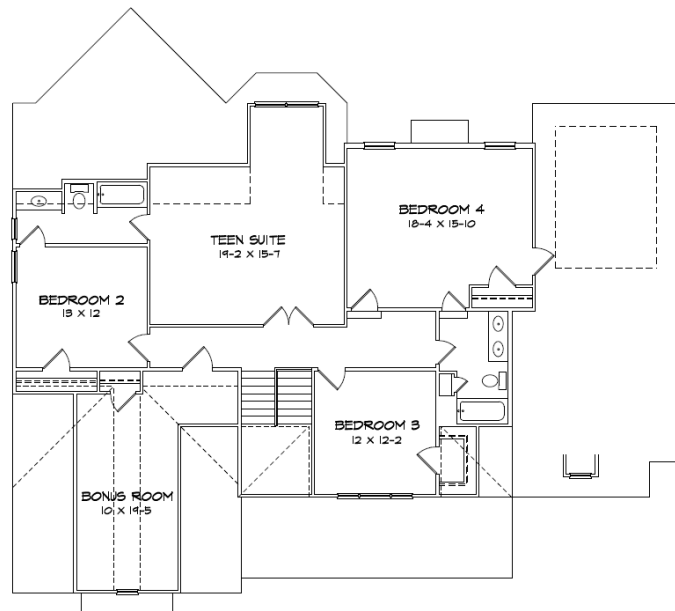

BARROW	
1 <sup>ST</sup> Level	2328
2 <sup>ND</sup> Level	1611
<b>TOTAL</b>	<b>3939</b>

With bonus room & additional bedroom

Sales & Marketing By:  
 Robin Weaver  
 Bush Real Estate Group  
 Direct Line : 770-318-7313