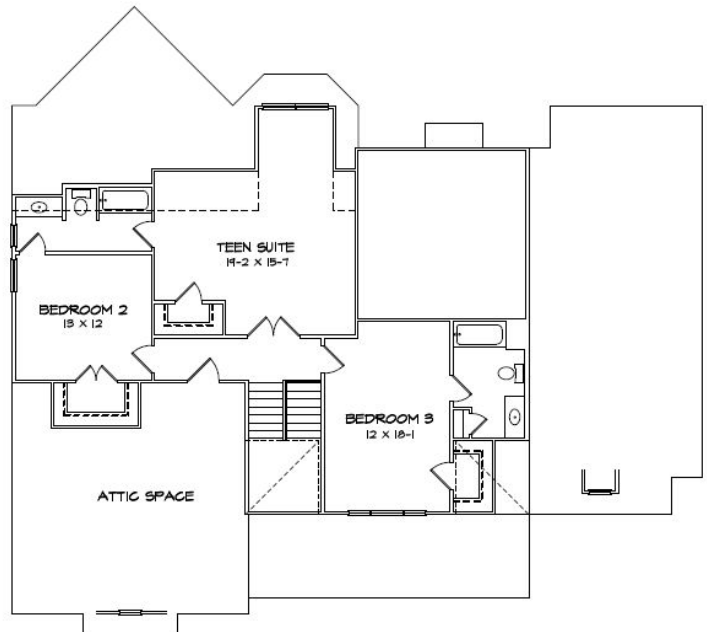

BARROW	
1 ST Level	2328
2 ND Level	1064
TOTAL	3392

THE ESTATES AT
PERSIMMON
C ♦ R ♦ E ♦ E ♦ K

Sales & Marketing By:
Robin Weaver
Bush Real Estate Group
Direct Line : 770-318-7313

All information is believed accurate but not warranted.

Prices and floor plans are subject to changes, errors and omissions without notice. All images are copyrighted by original designer.