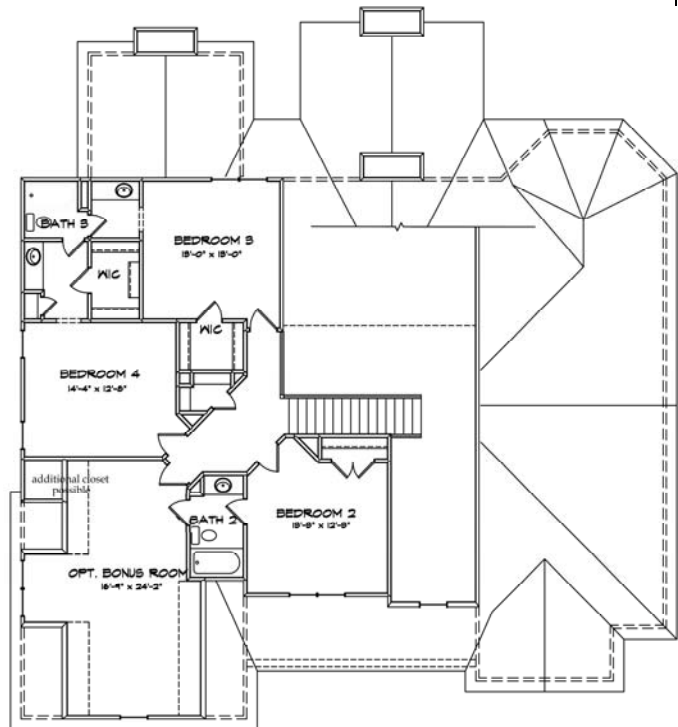

CLYBURNE

1 ST Level	2375
2 ND Level	930
TOTAL	3305

www.greenconstructionllc.com

Sales & Marketing By:
 Robin Weaver
 Bush Real Estate Group
 Direct Line : 770-318-7313

All information is believed accurate but not warranted.

Prices and floor plans are subject to changes, errors and omissions without notice. All images are copyrighted by original designer.