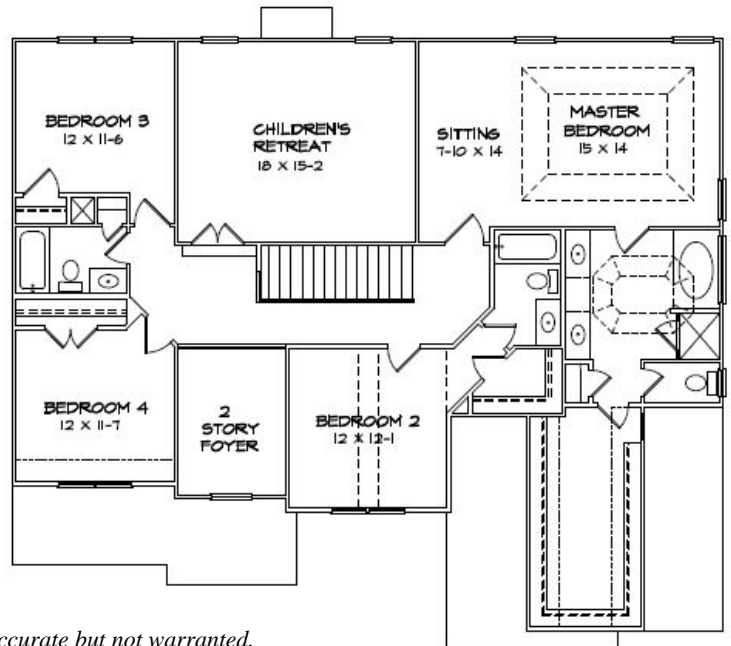

GREEN	
1 ST Level	1578
2 ND Level	1763
TOTAL	3341

THE ESTATES AT
PERSIMMON
C ♦ R ♦ E ♦ E ♦ K

Sales & Marketing By:
Robin Weaver
Bush Real Estate Group
Direct Line : 770-318-7313

www.greenconstructionllc.com

*All information is believed accurate but not warranted.
Prices and floor plans are subject to changes, errors and omissions without notice. All images are copyrighted by original designer.*