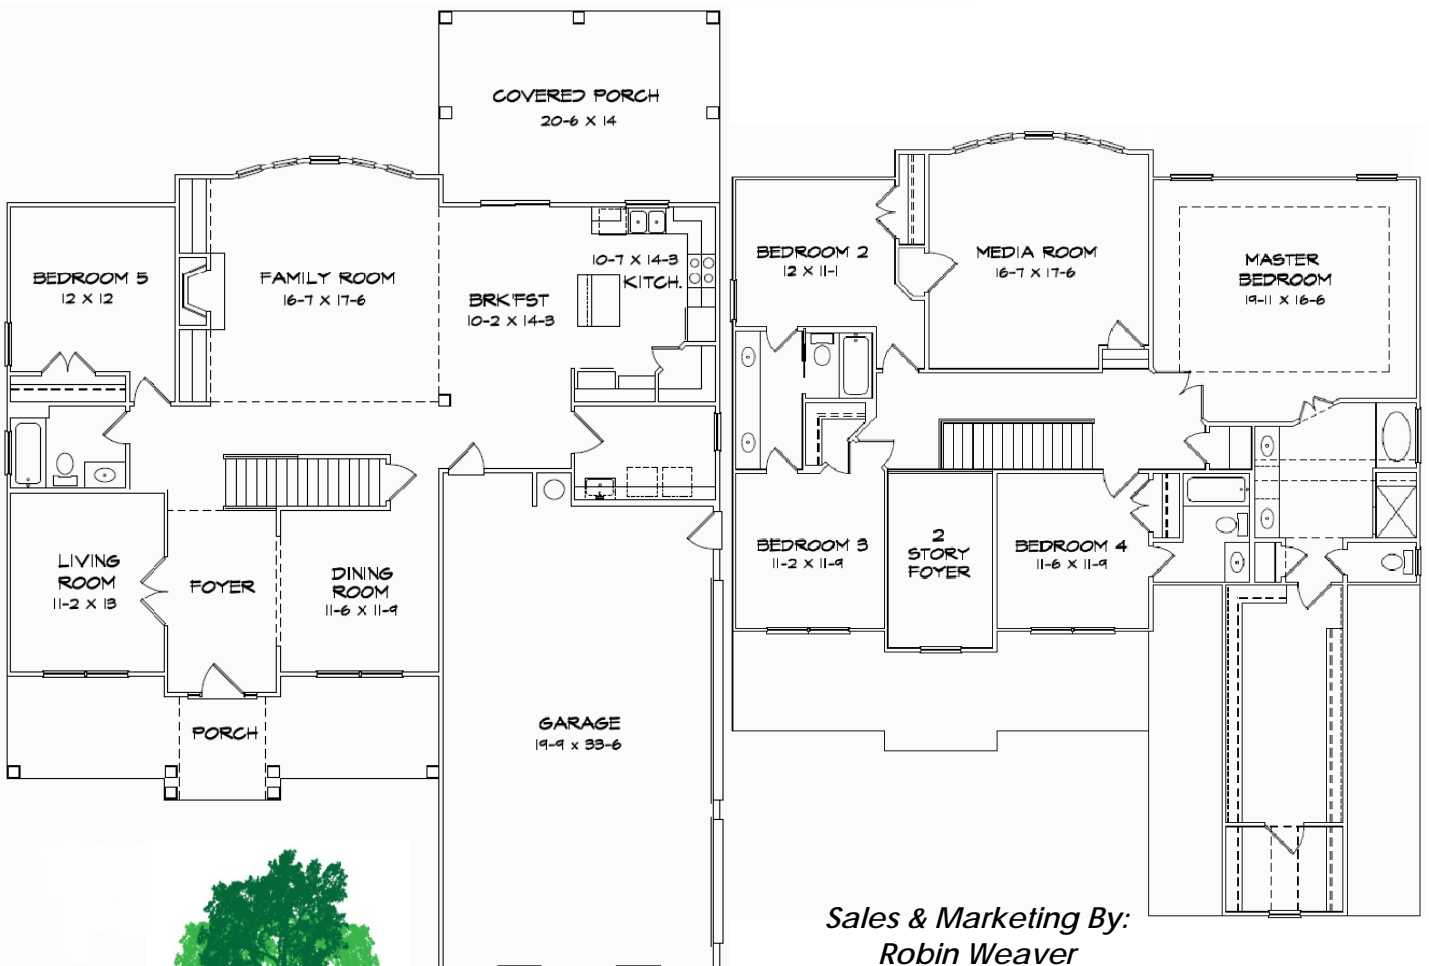

SMOKERISE

1 ST Level	1584
2 ND Level	1876
TOTAL	3460

with three car garage

Sales & Marketing By:
 Robin Weaver
 Bush Real Estate Group
 Direct Line : 770-318-7313

www.greenconstructionllc.com

All information is believed accurate but not warranted.
 Prices and floor plans are subject to changes, errors and omissions without notice. All images are copyrighted by original designer.