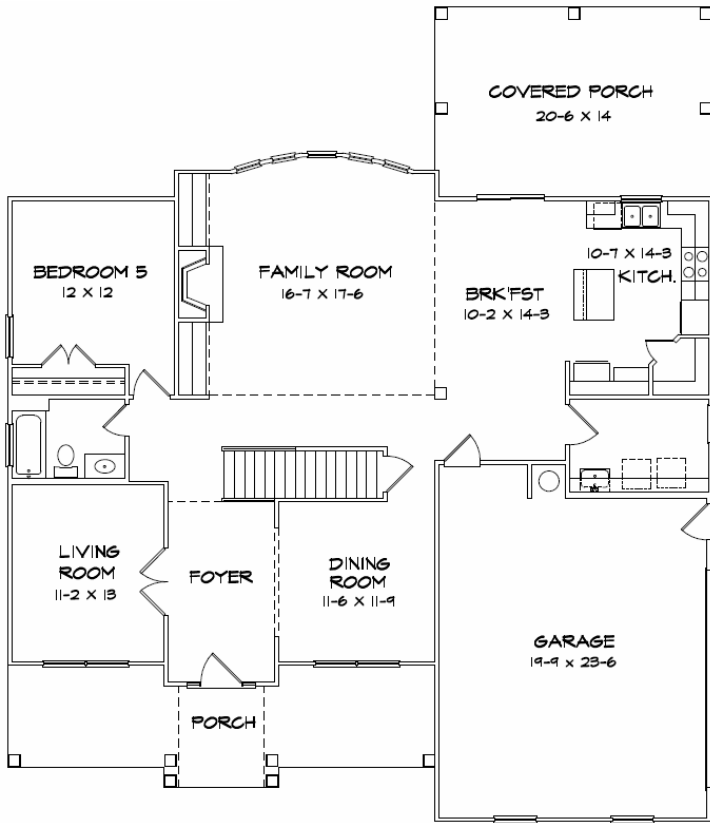

## SMOKE RISE

1 <sup>ST</sup> Level	1584
2 <sup>ND</sup> Level	1782
<b>TOTAL</b>	<b>3366</b>

THE ESTATES AT  
**PERSIMMON**  
 G • R • E • E • K

**Sales & Marketing By:**  
 Robin Weaver  
 Bush Real Estate Group  
 Direct Line : 770-318-7313