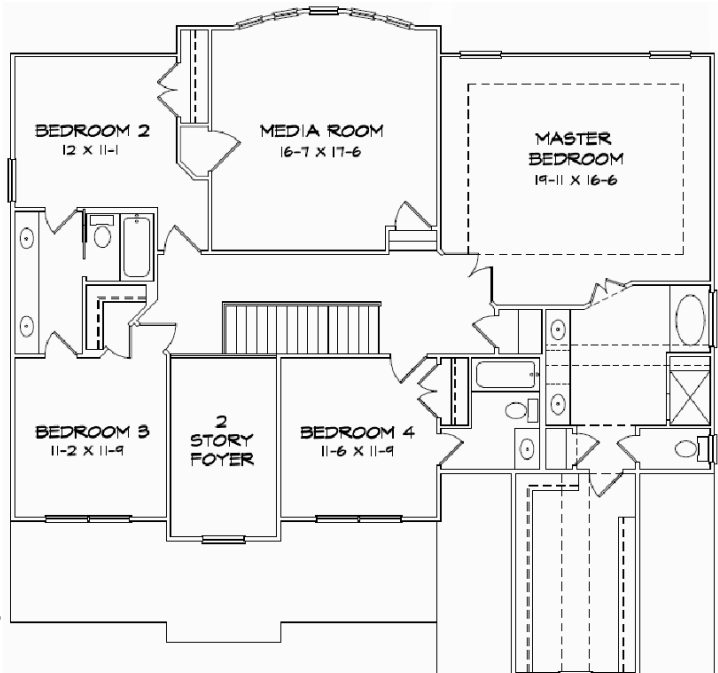

## SMOKE RISE

1 <sup>ST</sup> Level	1584
2 <sup>ND</sup> Level	1782
<b>TOTAL</b>	<b>3366</b>

THE ESTATES AT  
**PERSIMMON**  
 G • R • E • E • K

**Sales & Marketing By:**  
 Robin Weaver  
 Bush Real Estate Group  
 Direct Line : 770-318-7313