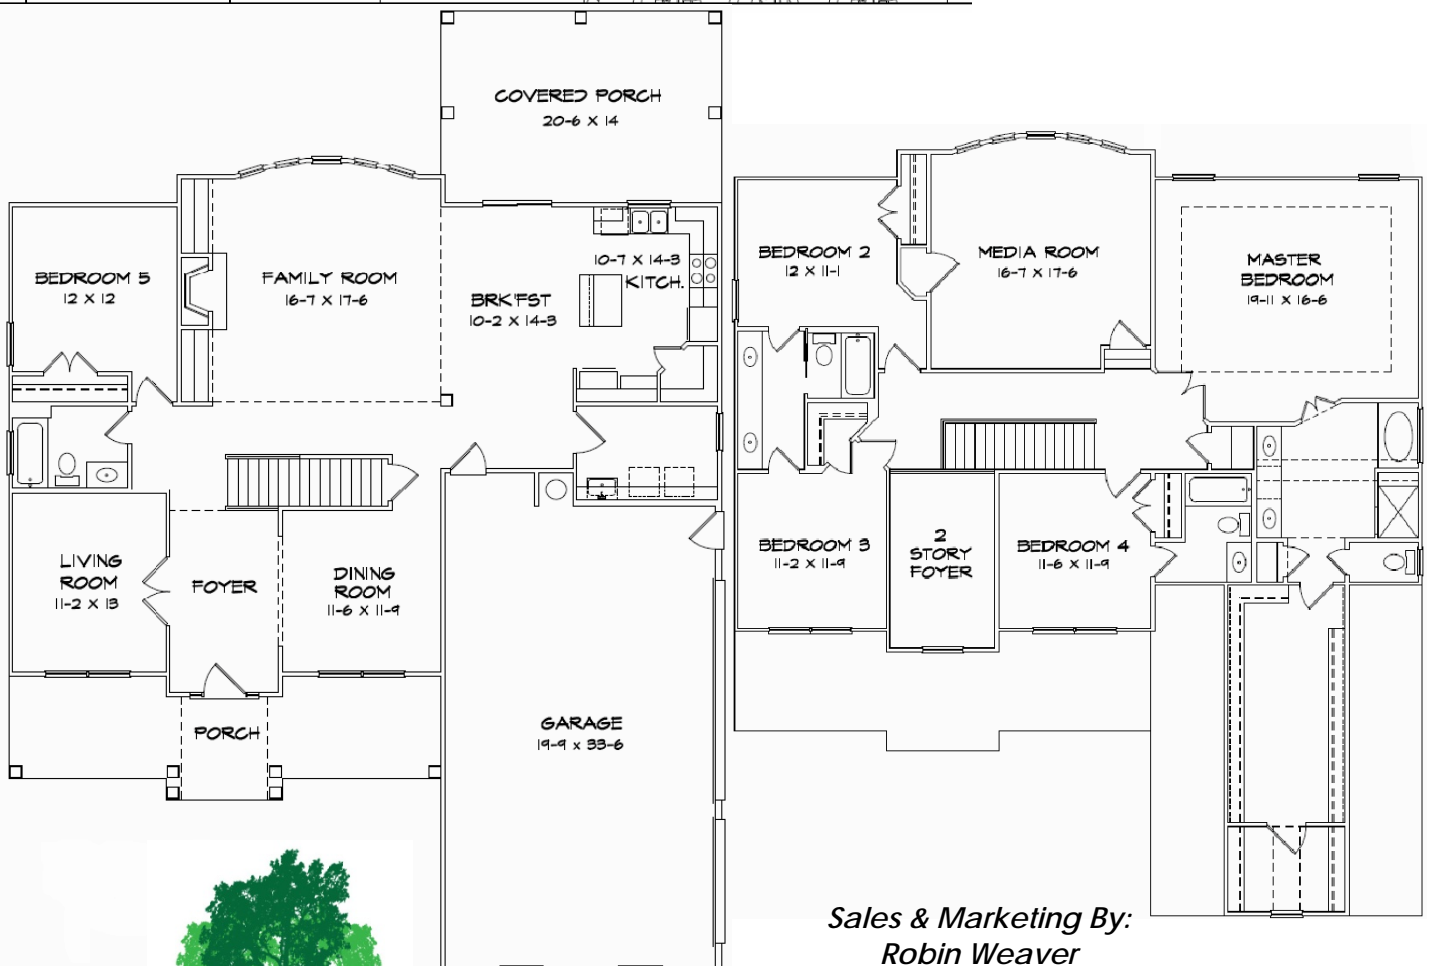

SMOKERISE

1 ST Level	1584
2 ND Level	1876
TOTAL	3460

with three car garage

Sales & Marketing By:
 Robin Weaver
 Bush Real Estate Group
 Direct Line : 770-318-7313

www.greenconstructionllc.com

All information is believed accurate but not warranted.
 Prices and floor plans are subject to changes, errors and omissions without notice. All images are copyrighted by original designer.